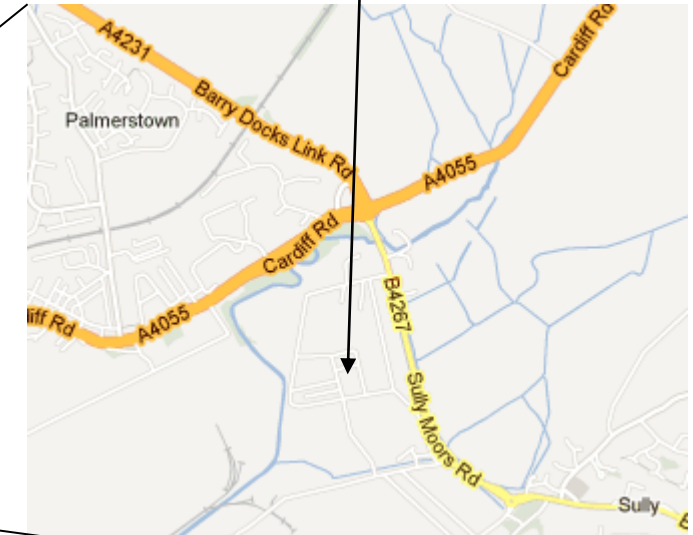

- From M4 leave J33
- Follow A4232 towards Barry and Cardiff
- Turn off at Culverhouse Cross (signposted for Barry)
- Turn left onto A4231 signposted Sully & Docks
- At the roundabout go straight over to the B4267
- Take the 3<sup>rd</sup> right on to Industrial Complex gate 3 (after Barry Power Station)
- Follow the signs for BTS